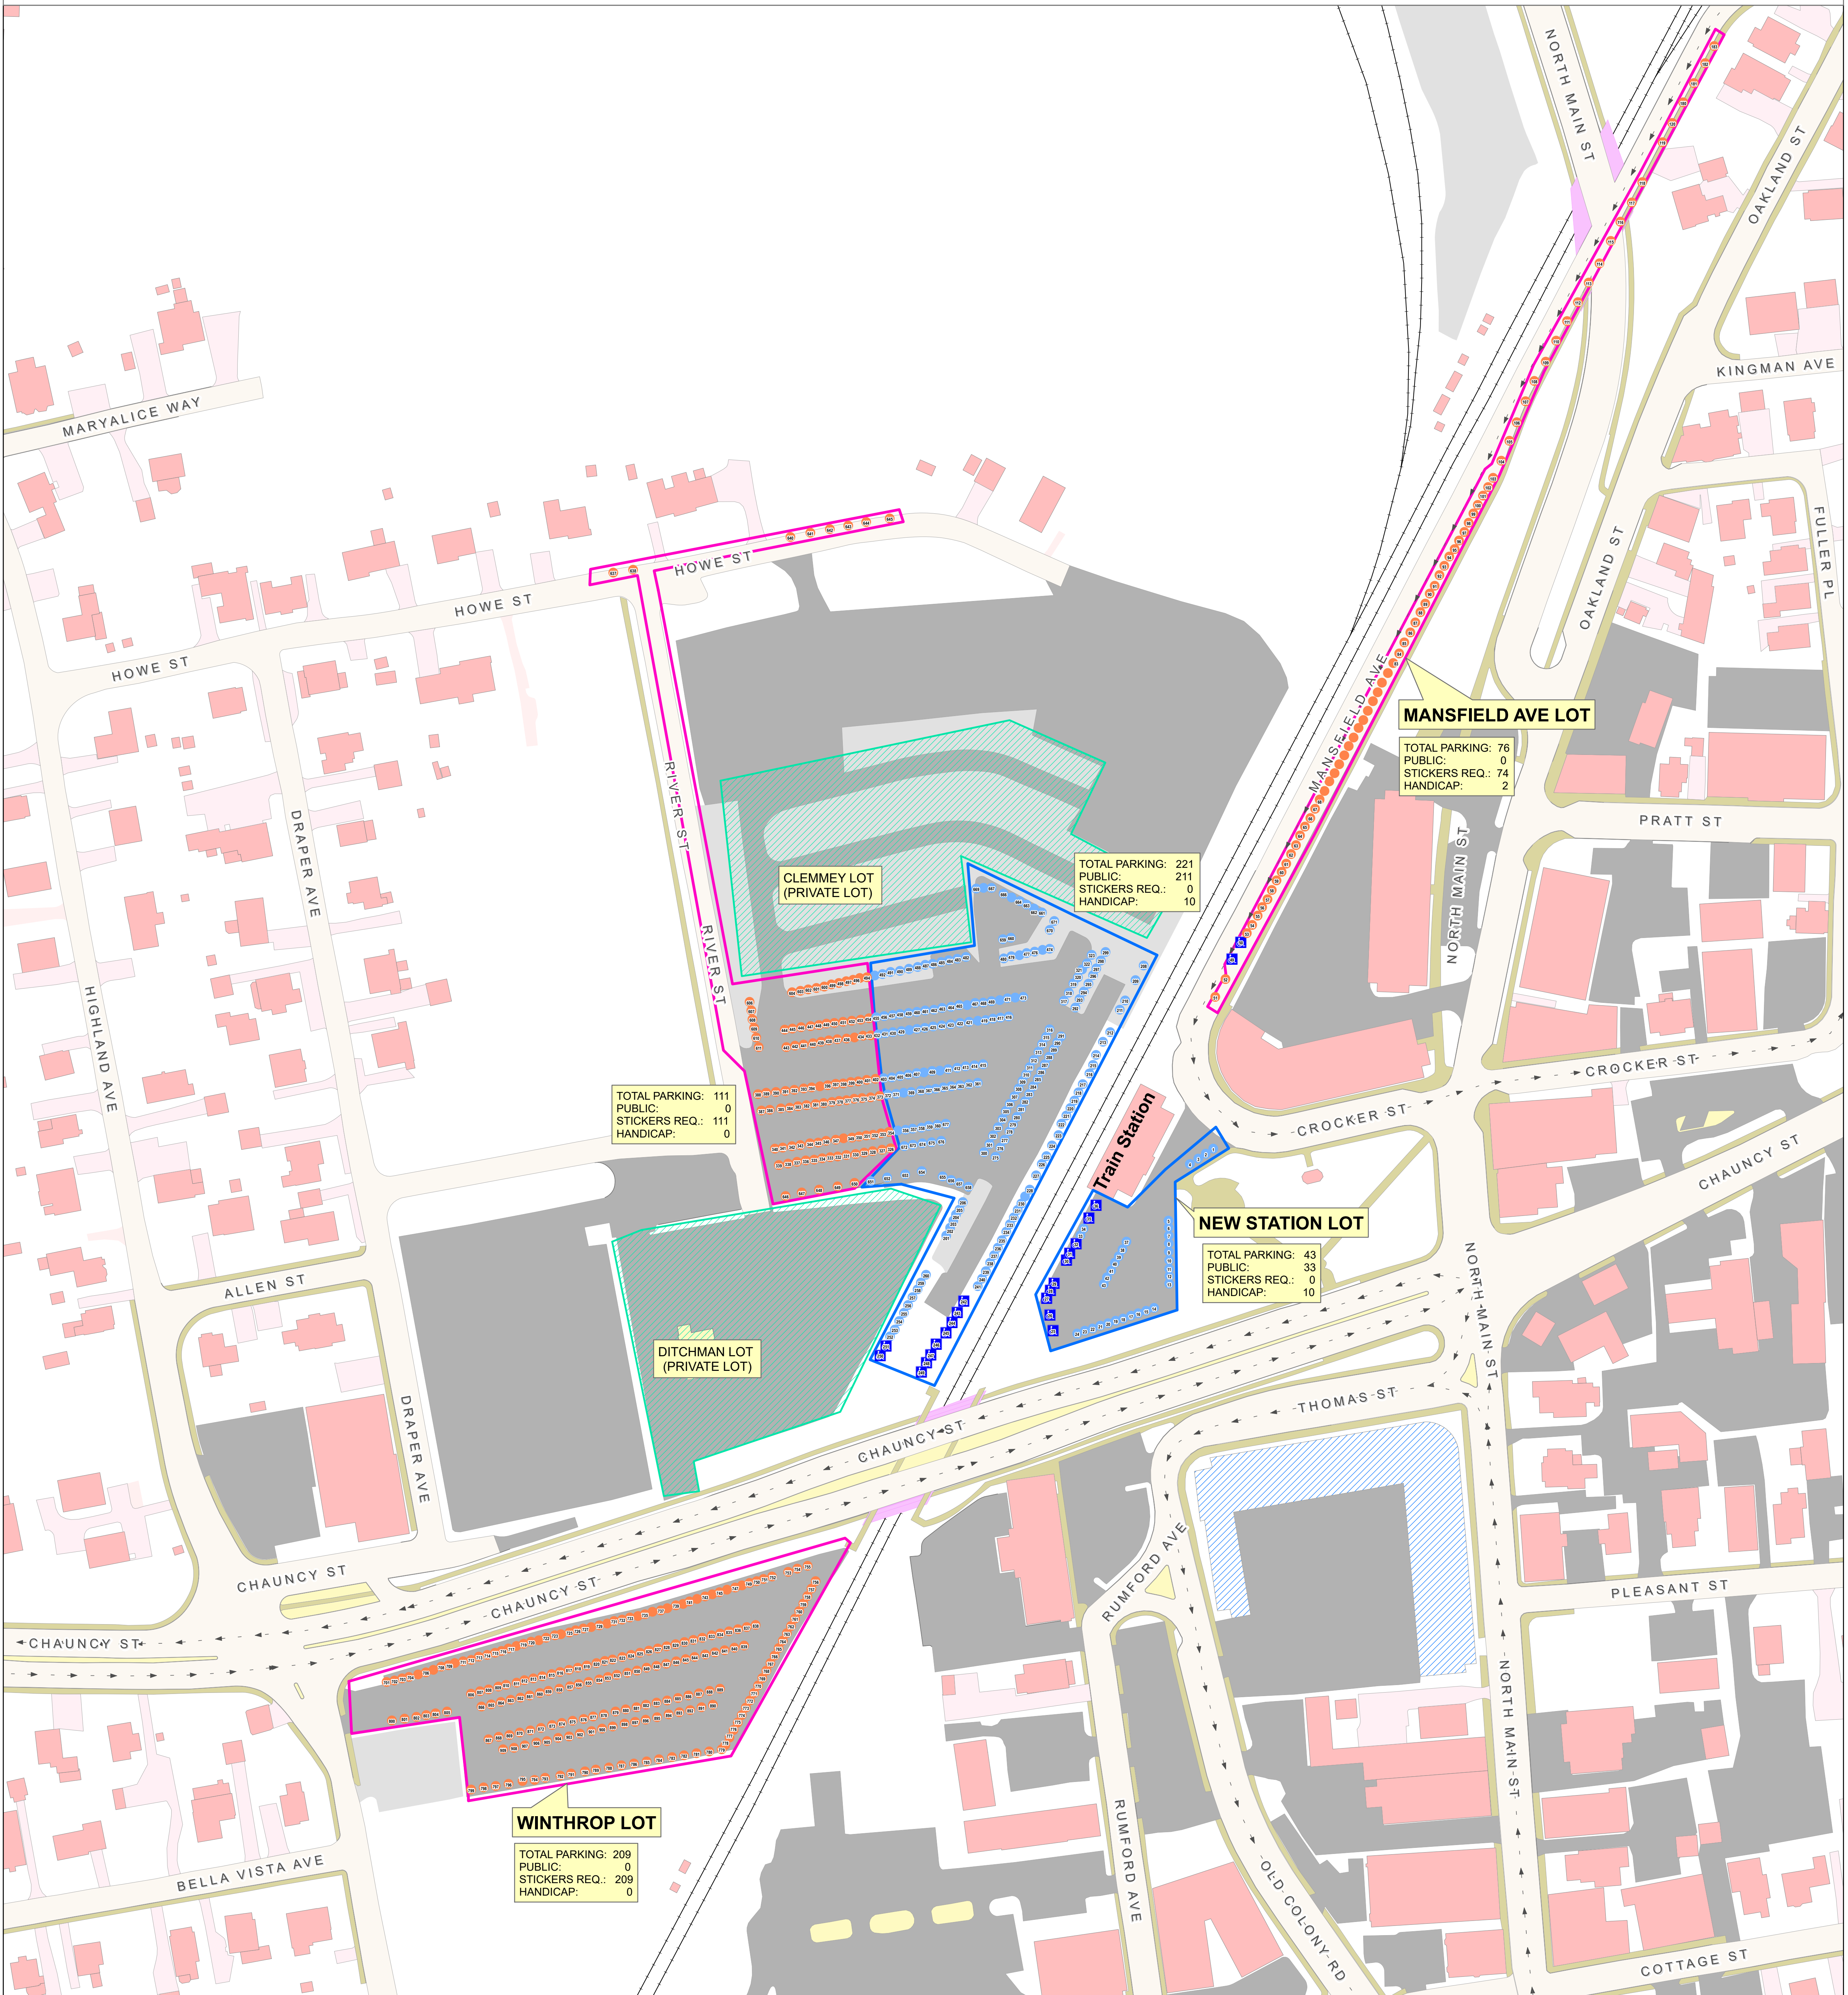

Train Station Area Parking Space Town of Mansfield, Massachusetts

Legend

1. **Parking Type**
2. Handicap
   - MBTA Public Parking
   - Mansfield Resident Only Parking (Sticker Required)
3. **Parking Zone**
4. Mansfield Resident Only Parking (Sticker Required)
   - MBTA Public Parking Lot
   - Private Parking Lot

TABLE 1. SUMMARY OF TRAIN STATION PARKING

ZONE	LOT	HANDICAP	PUBLIC (Not including Handicap)	STICKER REQ. (Not including Handicap)	TOTAL
Zone 381	NEW STATION LOT	10	33		43
Zone 381	RIVER ST LOT	10	211		221
Zone 381	RIVER ST LOT			111	111
Zone 380	MANSFIELD AVE LOT	2		74	76
Zone 380	WINTHROP LOT			209	209
All Zones Total		22	244	394	660

TABLE 2. PARKING SPACE NUMBER

ZONE	LOT	PUBLIC	STICKER REQUIRED	HANDICAP	LATE DEPARTURE HOUR PARKING
Zone 381	NEW STATION LOT	#1-43		#25-32 #35-36	
Zone 381	RIVER ST LOT	#208-242, #252-260, #201-206, #275-291, #292-299, #303-316, #317-323, #669-480, #482-672		#242-251	
Zone 380	RIVER ST LOT RIVER ST/ HOWE ST		#496-604, #606-611, #433-454, #402-473, #326-354, #646- 650		
Zone 380	MANSFIELD AVE LOT		#51-120, #180-183	#49-50	
Zone 380	WINTHROP LOT		#701-909		

1 inch = 70 feet