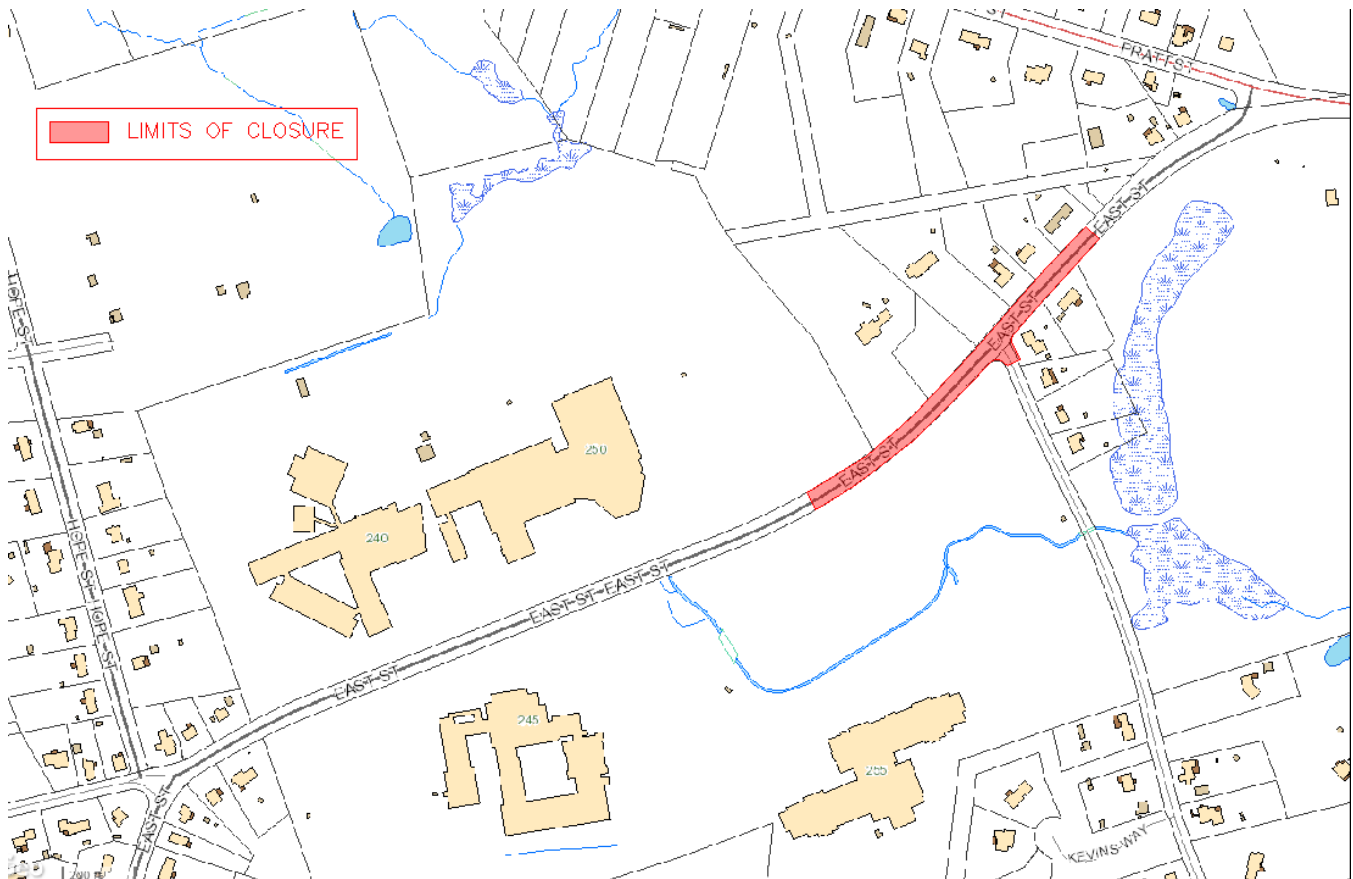

Town of Mansfield

6 Park Row, Mansfield, Massachusetts 02048

NOTICE

East Street Road Closure

Dear Mansfield Resident,

A small section of East Street, from Route 106 to Mansfield High School, will be closed to through traffic from 7:00am – 5:00pm beginning June 22, 2021. Residents in that section will be allowed in and out of their homes but may experience some delays. Please see the attached road closure map.